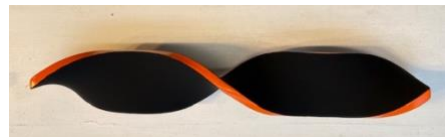

Chaz Martinsen
Parallel Universe, The Inconsistency Principle
Purple
Slip cast stoneware, underglaze, paint
8x3x3 inches
\$500
\$1600 (set)

Chaz Martinsen
Parallel Universe, The Inconsistency Principle
Orange
Slip cast stoneware, underglaze, paint
8x3x3 inches
\$500
\$1600 (set)