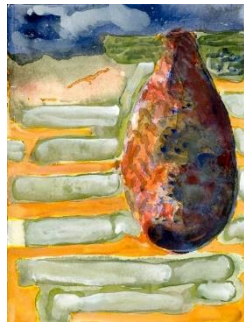

MARTA HEWETT GALLERY

finely crafted contemporary art

Ed Bing Lee
Life is Just (bowl of cherries)
Linen, waxed linen, ribbons, plastic base.
12 x 18 x 18 in
\$10,000

Frank Herrmann
Motif Pool 136
Watercolor on paper
10 x 7.5 in
Framed 20 x 17 in
\$850

Frank Herrmann
Buoyant 10
Watercolor on paper
10 x 7.5 in
Framed 20 x 17 in
\$850

Tim Harding
Venn Diagram Green
Deconstructed silk
46 x 39 in
\$4,600

MARTA HEWETT GALLERY

finely crafted contemporary art

Kevin Veara
Exult #5
Yellow-Bellied Sapsucker
Acrylic on wood panel with gold leaf (framed)
30 x 30 in
\$4,000

Kevin Veara
Americana #16
Carolina Parakeet
Acrylic on wood panel
50 x 20 in
\$5,000

Claudio Malacarne
Bambini
Oil on linen
23 x 23 in
\$4,000