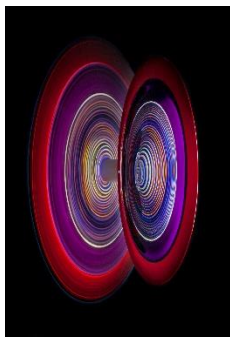

Robert Morris
Tempus at Spatium 56
Acrylic on canvas
30 x 24 in
\$2,400

Robert Morris
Tempus at Spatium 60
Acrylic on canvas
30 x 24 in
\$2,400

Kevin Munte
Rainforest, Quinault
Olympic National Park
Oil on Paper
12 x 6 in
Framed 22.5 x 16.5 in
\$500

Kevin Munte
Daises
Gouache on paper
6 x 8 in
Framed 17 x 19 in
\$700

MARTA HEWETT GALLERY

finely crafted contemporary art

Stephen Rolfe Powell
Thunder Buns Johnson
Signed, dated 1992
Blown Glass
38 x 19 x 10 in
\$16,000

Stephen Rolfe Powell
Lascivious Dizzy Dizzy
Blown Glass (wall mounted)
29.25 x 29.25 x 9.5 in
\$19,000

Stephen Rolfe Powell
Tenacious Torrid Tornado
Blown Glass (wall mounted)
29 x 29 x 8.5 in
\$18,000