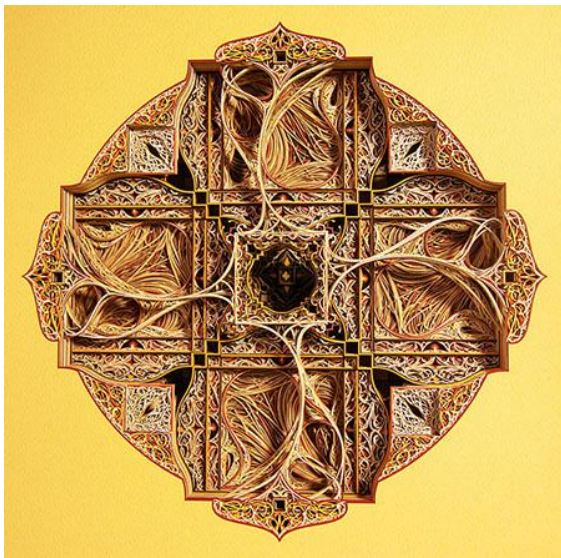

Eric Standley: STRATA

On view: 4/7/17 – 6/3/17

Kismet
2017
24 x 24 inches (framed)
Cut paper and gold leaf
\$12,000

Either/Or Circle Zeta Orionus
2015
24.5 X 24 inches (framed)
Cut paper
\$12,000

Either/Or Circle Delta Orionus
2015
24.5 x 24.5 inches (framed)
Cut paper
\$12,000