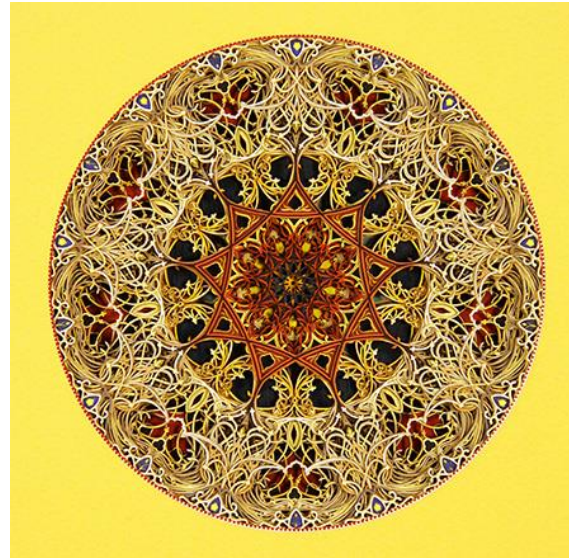

Eric Standley: STRATA

On view: 4/7/17 – 6/3/17

Kismet
2017
24 x 24 inches (framed)
Cut paper and gold leaf
\$12,000

Either/Or Circle Zeta Orionus
2015
24.5 X 24 inches (framed)
Cut paper
\$12,000

Either/Or Circle Delta Orionus
2015
24.5 x 24.5 inches (framed)
Cut paper
\$12,000