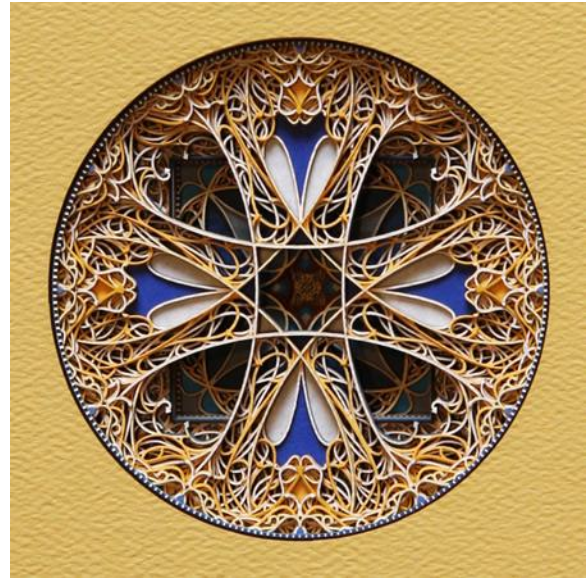

Eric Standley: STRATA

On view: 4/7/17 – 6/3/17

Either/Or Tetragon 7.2.3
2015
8 x 10 inches (framed)
Cut paper
\$1500

Either/Or Circle 4.6.2
2015
10 x 8 inches (framed)
Cut paper
\$1500

Either/Or Circle 4.9.1
2013
8 x 10 inches (framed)
Cut paper
\$1500