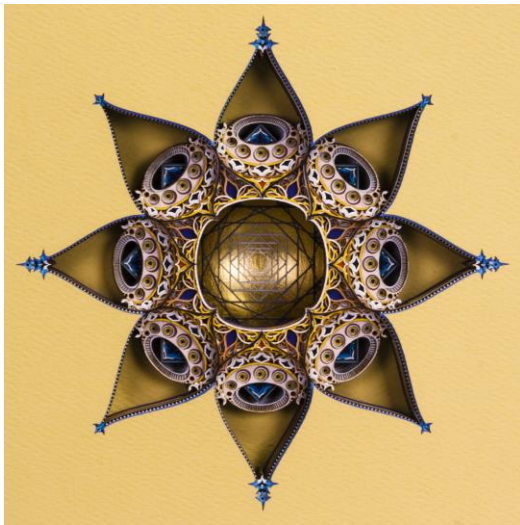

MARTA HEWETT GALLERY

finely crafted contemporary art

Eric Standley: STRATA

On view: 4/7/17 – 6/3/17

Either/Or Octagon 1.1.1
2017
8 x 10 inches (framed)
Cut paper and gold leaf
\$1500

Either/Or Octagon 1.2.1
2017
8 x 10 inches (framed)
Cut paper and gold leaf
\$1500

Either/Or Octagon 2.1.1
2017
8 x 10 inches (framed)
Cut paper and gold leaf
\$1500

Either/Or Octagon 1.3.1
2017
8 x 10 inches (framed)
Cut paper and gold leaf
\$1500

MARTA HEWETT GALLERY

finely crafted contemporary art

Eric Standley: STRATA

On view: 4/7/17 – 6/3/17

Kismet
2017
24 x 24 inches (framed)
Cut paper and gold leaf
\$12,000

Either/Or Circle Zeta Orionus
2015
24.5 X 24 inches (framed)
Cut paper
\$12,000

Either/Or Circle Delta Orionus
2015
24.5 x 24.5 inches (framed)
Cut paper
\$12,000