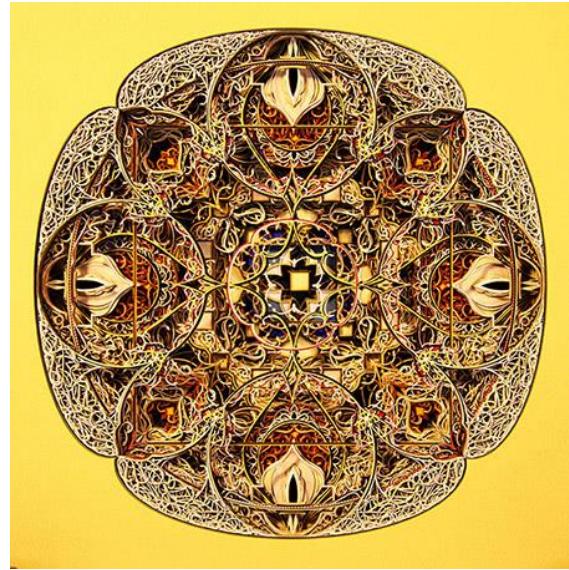

Either/Or Octagon 2.1.1
2017
8 x 10 inches (framed)
Cut paper and gold leaf
\$1500

Either/Or Octagon 1.3.1
2017
8 x 10 inches (framed)
Cut paper and gold leaf
\$1500

MARTA HEWETT GALLERY

finely crafted contemporary art

Eric Standley: STRATA

On view: 4/7/17 – 6/3/17

Kismet
2017
24 x 24 inches (framed)
Cut paper and gold leaf
\$12,000

Either/Or Circle Zeta Orionus
2015
24.5 X 24 inches (framed)
Cut paper
\$12,000

Either/Or Circle Delta Orionus
2015
24.5 x 24.5 inches (framed)
Cut paper
\$12,000