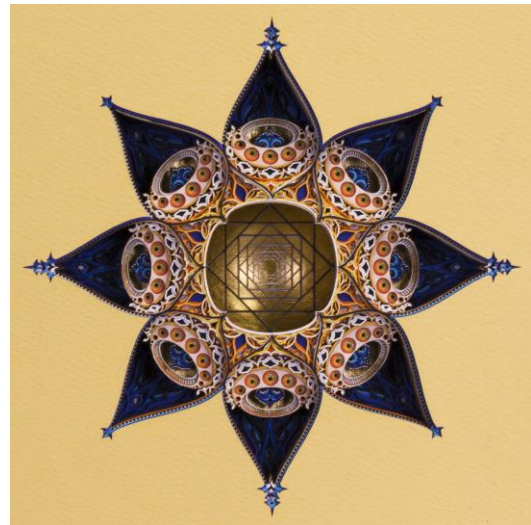

MARTA HEWETT GALLERY

finely crafted contemporary art

Eric Standley: STRATA

On view: 4/7/17 – 6/3/17

Either/Or Octagon 1.1.1
2017
8 x 10 inches (framed)
Cut paper and gold leaf
\$1500

Either/Or Octagon 1.2.1
2017
8 x 10 inches (framed)
Cut paper and gold leaf
\$1500

Either/Or Octagon 2.1.1
2017
8 x 10 inches (framed)
Cut paper and gold leaf
\$1500

Either/Or Octagon 1.3.1
2017
8 x 10 inches (framed)
Cut paper and gold leaf
\$1500

MARTA HEWETT GALLERY

finely crafted contemporary art