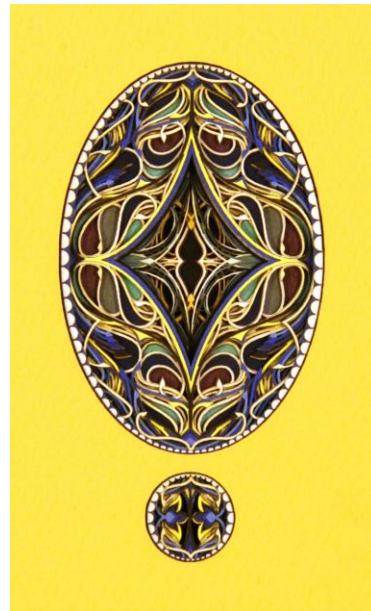

Eric Standley: STRATA

On view: 4/7/17 – 6/3/17

Either/Or Tetragon 7.2.3
2015
8 x 10 inches (framed)
Cut paper
\$1500

Either/Or Circle 4.6.2
2015
10 x 8 inches (framed)
Cut paper
\$1500

Either/Or Circle 4.9.1
2013
8 x 10 inches (framed)
Cut paper
\$1500