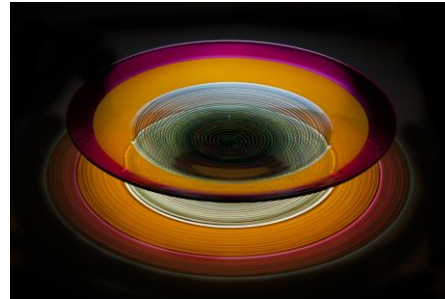

Stephen Rolfe Powell  
*Torrid Peachy Vertigo*  
Blown Glass  
6.5 x 29 x 29 inches  
\$19,000  
BRX

Stephen Rolfe Powell  
*Lurid Naive Tornado*  
Blown Glass  
6.75 x 28.75 x 28.75 inches  
\$20,000  
BPF

Stephen Rolfe Powell - Echoes  
December 2<sup>nd</sup>, 2016 – January 28<sup>th</sup>, 2017

Stephen Rolfe Powell  
*Tart Tempestuous Twister*  
Blown Glass  
6 x 27 ½ x 27  
\$18,000  
BRB

Stephen Rolfe Powell  
*Naive Whirling Panic*  
Blown Glass  
7.5 x 28.75 x 28.75  
\$20,000  
BRN