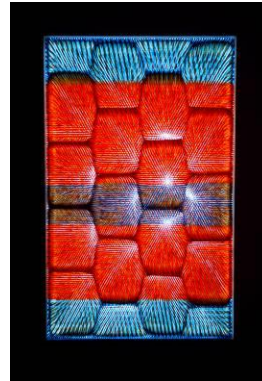

Stephen Rolfe Powell  
*Coy Cosmic Gyration*  
Blown Glass  
5.5 x 27.75 x 27.75  
\$17,000  
BRE

Stephen Rolfe Powell  
*Zydeco Sassy Twister*  
Blown Glass  
6.75 x 30.75 x 30.75  
\$20,000  
BRP

Stephen Rolfe Powell  
*Lurid Manic Cyclone*  
Blown Glass  
4.75 x 27 x 27  
\$17,000  
BRG

Stephen Rolfe Powell  
*Audacious Aloof Gyration*  
Blown Glass  
28.5 x 28.5 x 9 inches  
\$20,000  
BSD

*Stephen Rolfe Powell - Echoes*  
December 2<sup>nd</sup>, 2016 – January 28<sup>th</sup>, 2017

Stephen Rolfe Powell  
*Tenacious Torrid Tornado*  
Blown Glass  
29 x 29 x 8.5  
\$18,000  
BSI

Stephen Rolfe Powell  
*Flirting Insatiable Mania*  
Fused glass  
30 x 40 inches  
\$30,000

Stephen Rolfe Powell  
*Lascivious Dizzy Dizzy*  
Blown Glass  
29.25 x 29.25 x 9.5  
\$19,000  
BSM