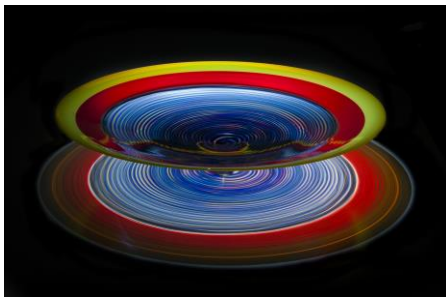

*Stephen Rolfe Powell - Echoes*  
December 2<sup>nd</sup>, 2016 – January 28<sup>th</sup>, 2017

Stephen Rolfe Powell  
*Manic Carrot Twister*  
Blown Glass  
6 x 26.5 x 26.5 inches  
\$16,000  
BOE

Stephen Rolfe Powell  
*Salacious Lemon Cyclone*  
Blown Glass  
10.25 x 20.25 x 20.25 inches  
\$16,000  
BJJ

Stephen Rolfe Powell  
*Cherry LP Cyclone*  
Blown Glass  
7.25 x 28.5 x 28.5 inches  
\$18,000  
BPE

Stephen Rolfe Powell  
*Lemon Lurid Cyclone*  
Blown Glass  
8 x 21.25 x 21.25 inches  
\$18,000  
BNU

Stephen Rolfe Powell  
*Torrid Peachy Vertigo*  
Blown Glass  
6.5 x 29 x 29 inches  
\$19,000  
BRX

Stephen Rolfe Powell  
*Lurid Naive Tornado*  
Blown Glass  
6.75 x 28.75 x 28.75 inches  
\$20,000  
BPF