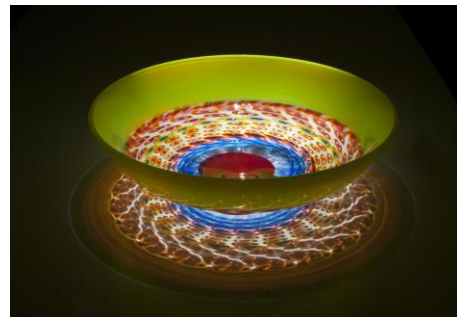

Stephen Rolfe Powell
Lemon Lurid Cyclone
Blown Glass
8 x 21.25 x 21.25 inches
$18,000
BNU