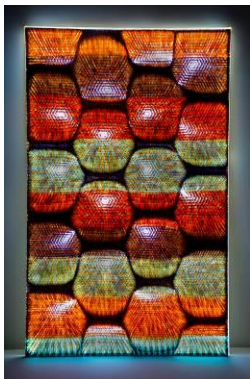

Stephen Rolfe Powell  
*Audacious Aloof Gyration*  
Blown Glass  
28.5 x 28.5 x 9 inches  
\$20,000  
BSD

*Stephen Rolfe Powell - Echoes*  
December 2<sup>nd</sup>, 2016 – January 28<sup>th</sup>, 2017

Stephen Rolfe Powell  
*Tenacious Torrid Tornado*  
Blown Glass  
29 x 29 x 8.5  
\$18,000  
BSI

Stephen Rolfe Powell  
*Flirting Insatiable Mania*  
Fused glass  
30 x 40 inches  
\$30,000

Stephen Rolfe Powell  
*Lascivious Dizzy Dizzy*  
Blown Glass  
29.25 x 29.25 x 9.5  
\$19,000  
BSM

Stephen Rolfe Powell  
*Manic Torrid Rothko*  
Fused glass  
30 x 40 inches  
\$30,000

Stephen Rolfe Powell  
*Sultry Naive Zoomer*  
Fused glass  
30 x 40 inches  
\$30,000