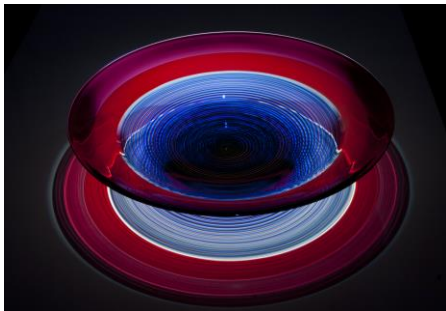

*Stephen Rolfe Powell - Echoes*  
December 2<sup>nd</sup>, 2016 – January 28<sup>th</sup>, 2017

Stephen Rolfe Powell  
*Manic Carrot Twister*  
Blown Glass  
6 x 26.5 x 26.5 inches  
\$16,000  
BOE

Stephen Rolfe Powell  
*Salacious Lemon Cyclone*  
Blown Glass  
10.25 x 20.25 x 20.25 inches  
\$16,000  
BJJ

Stephen Rolfe Powell  
*Torrid Peachy Vertigo*  
Blown Glass  
6.5 x 29 x 29 inches  
\$19,000  
BRX

Stephen Rolfe Powell  
*Lurid Naive Tornado*  
Blown Glass  
6.75 x 28.75 x 28.75 inches  
\$20,000  
BPF