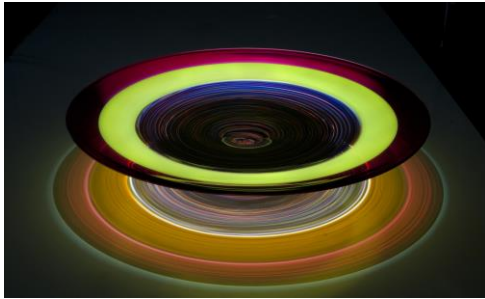

Stephen Rolfe Powell - Echoes
December 2nd, 2016 – January 28th, 2017

Stephen Rolfe Powell
Tart Tempestuous Twister
Blown Glass
6 x 27 ½ x 27
$18,000
BRB